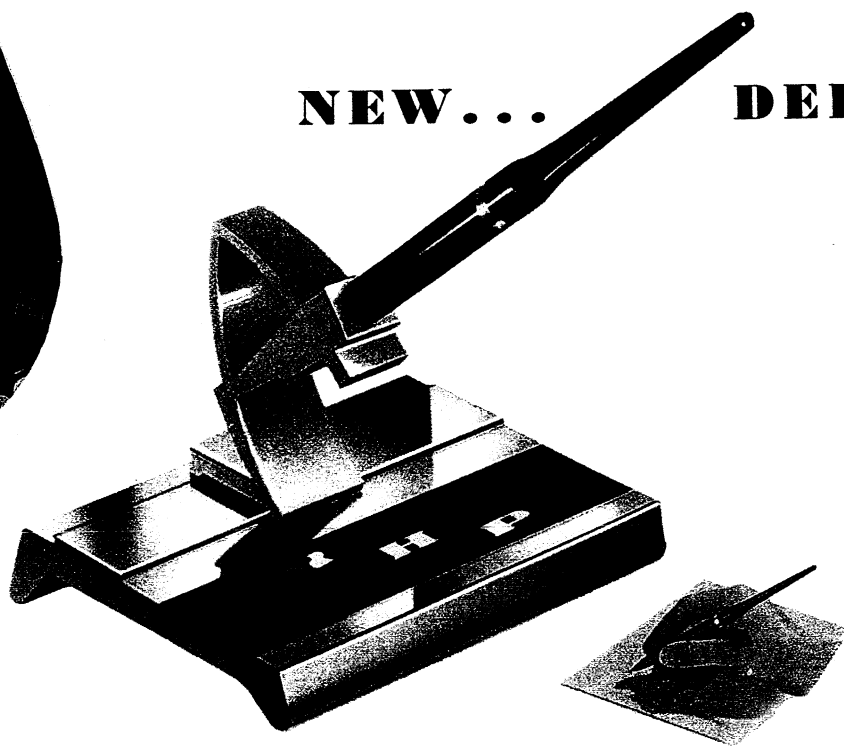

*a quality writing instrument
to build sales and goodwill*

NEW RETRACTABLE

Autopoint[®]

BALL POINT PEN

No. 636—Retractable Ball Point Pen by "AUTOPOINT" . . . features new, quick-drying, banker approved ink for cleaner, sharper writing. Advanced "AUTOPOINT" styling assures perfect balance, writing ease. New, exclusive pocket-level "rocker-action" clip. Colors: gray, black or du-bonnet. Cap and trim in lustrous chrome or gold-like bronze finish. Boxed in handsome gold and black presentation box.

IMPROVED, TROUBLE-FREE RETRACTABLE ACTION! NO BUTTONS!

PRESS THE CAP . . .
POINT'S OUT!

PRESS THE CLIP . . .
POINT'S IN!

NEW...

DELUXE

**NO. 610 "AUTOPOINT"
DELUXE EXECUTIVE DESK SET**

Striking design... A handsome addition to any desk top. Unusual tapered ball point desk pen in gray, black or dubonnet, featuring effortless "AUTOPOINT" glide writing. Gleaming gold-anodized metal pen holder and silver-anodized metal base. Rich, gold color plastic panel for advertising copy. Individually gift boxed.